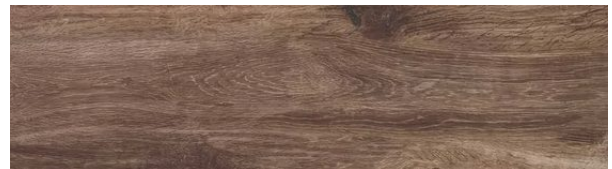

Mocca

SIZES: 23x120cm
COLOR: Braun
FINISH: Matt
USE: Floor, Wall
FEATURES: Frost-resistant, 15 faces