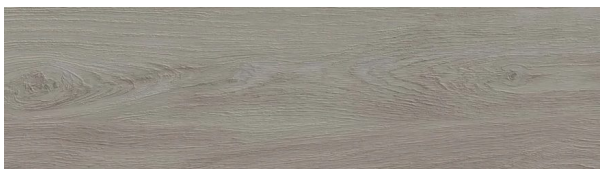

CERAFLIESEN

Collection: Westlake

Looks and versions

3 materials

Gris

SIZES: 30x150cm, 23x120cm
COLOR: Grau
FINISH: Matt
USE: Floor, Wall
FEATURES: Frost-resistant, 11 faces

Miel

SIZES: 30x150cm, 23x120cm
COLOR: Braun
FINISH: Matt
USE: Floor, Wall
FEATURES: Frost-resistant, 11 faces