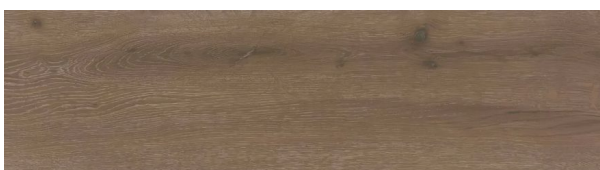

CERAFLIESEN

Collection: Isengard

Looks and versions

3 materials

Caoba

SIZES: 30x150cm
COLOR: Braun
FINISH: Matt
USE: Floor, Wall
FEATURES: Frost-resistant, R10, 14 faces

Haya

SIZES: 30x150cm
COLOR: Weiß, Beige, Braun
FINISH: Matt
USE: Floor, Wall
FEATURES: Frost-resistant, R10, 14 faces