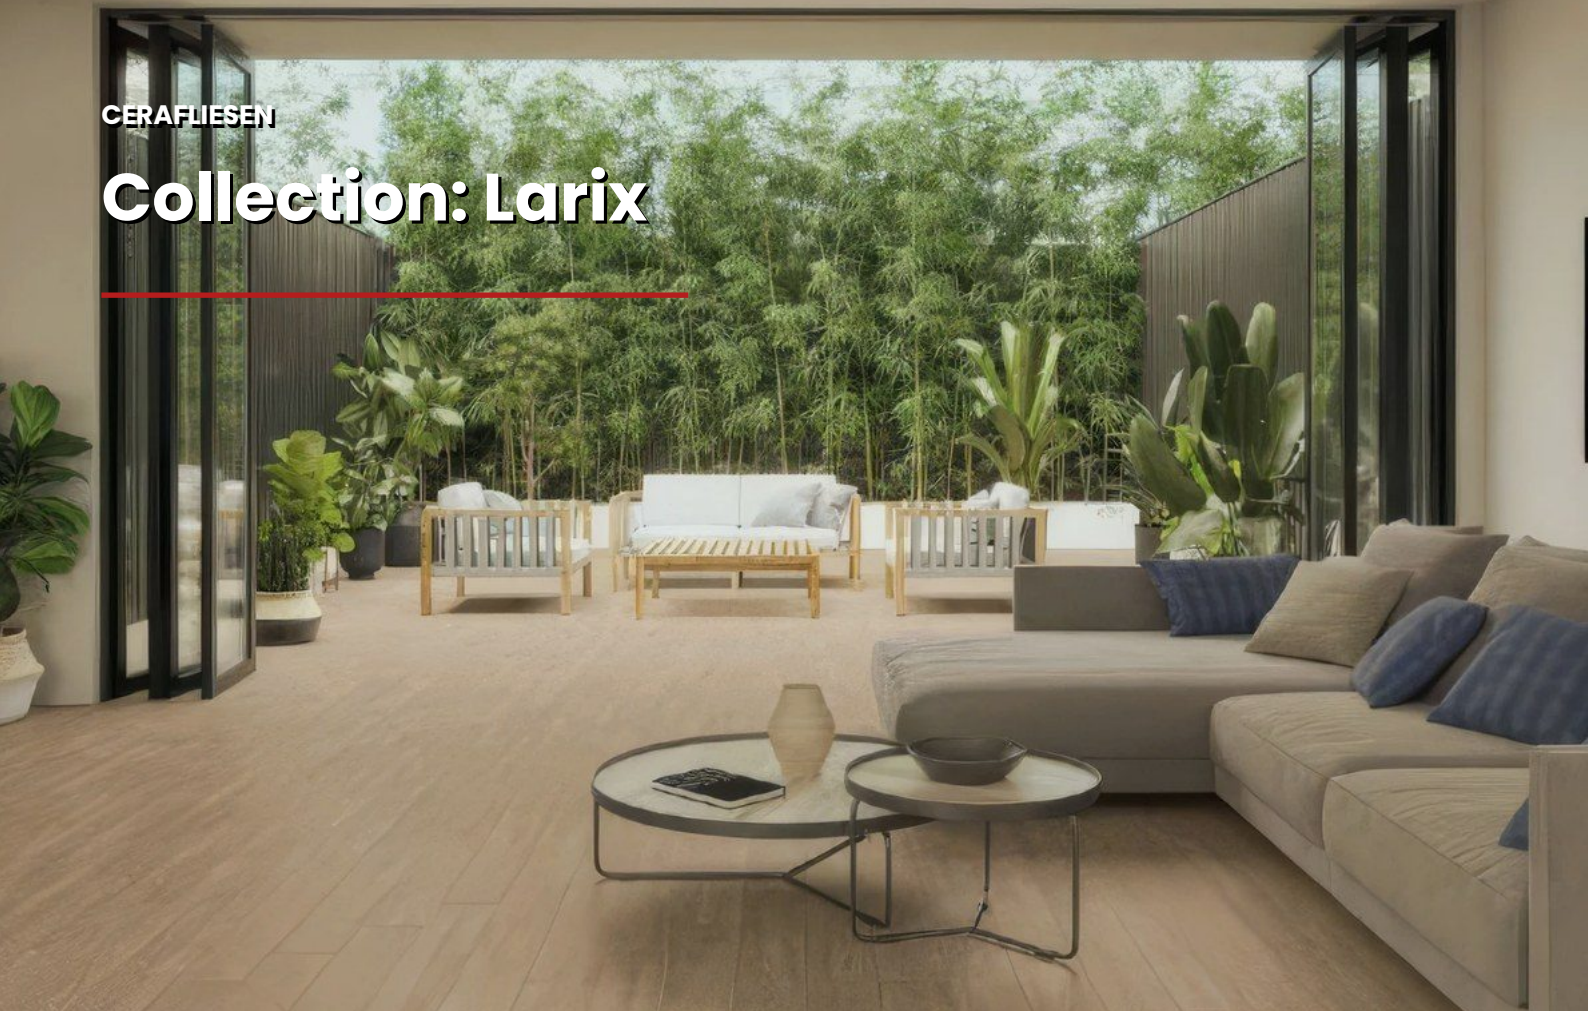

Collection: Larix

Looks and versions

2 materials

Haya

SIZES: 30x150cm, 23x120cm, 15x90cm
COLOR: Braun
FINISH: Matt
USE: Floor, Wall
FEATURES: Frost-resistant, R10, 13 faces

Roble

SIZES: 30x150cm, 23x120cm, 15x90cm
COLOR: Braun
FINISH: Matt
USE: Floor, Wall
FEATURES: Frost-resistant, R10, 13 faces