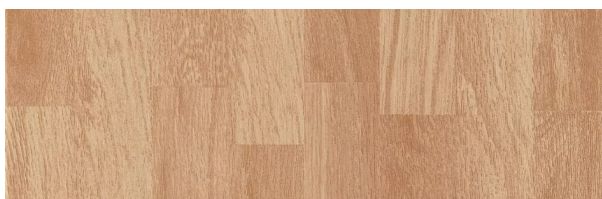

CERAFLIESEN

Collection: Sofia

Looks and versions

---

2 materials

Haya

SIZES: 45x45cm
COLOR: Braun
FINISH: Matt
USE: Floor
FEATURES: 4 faces