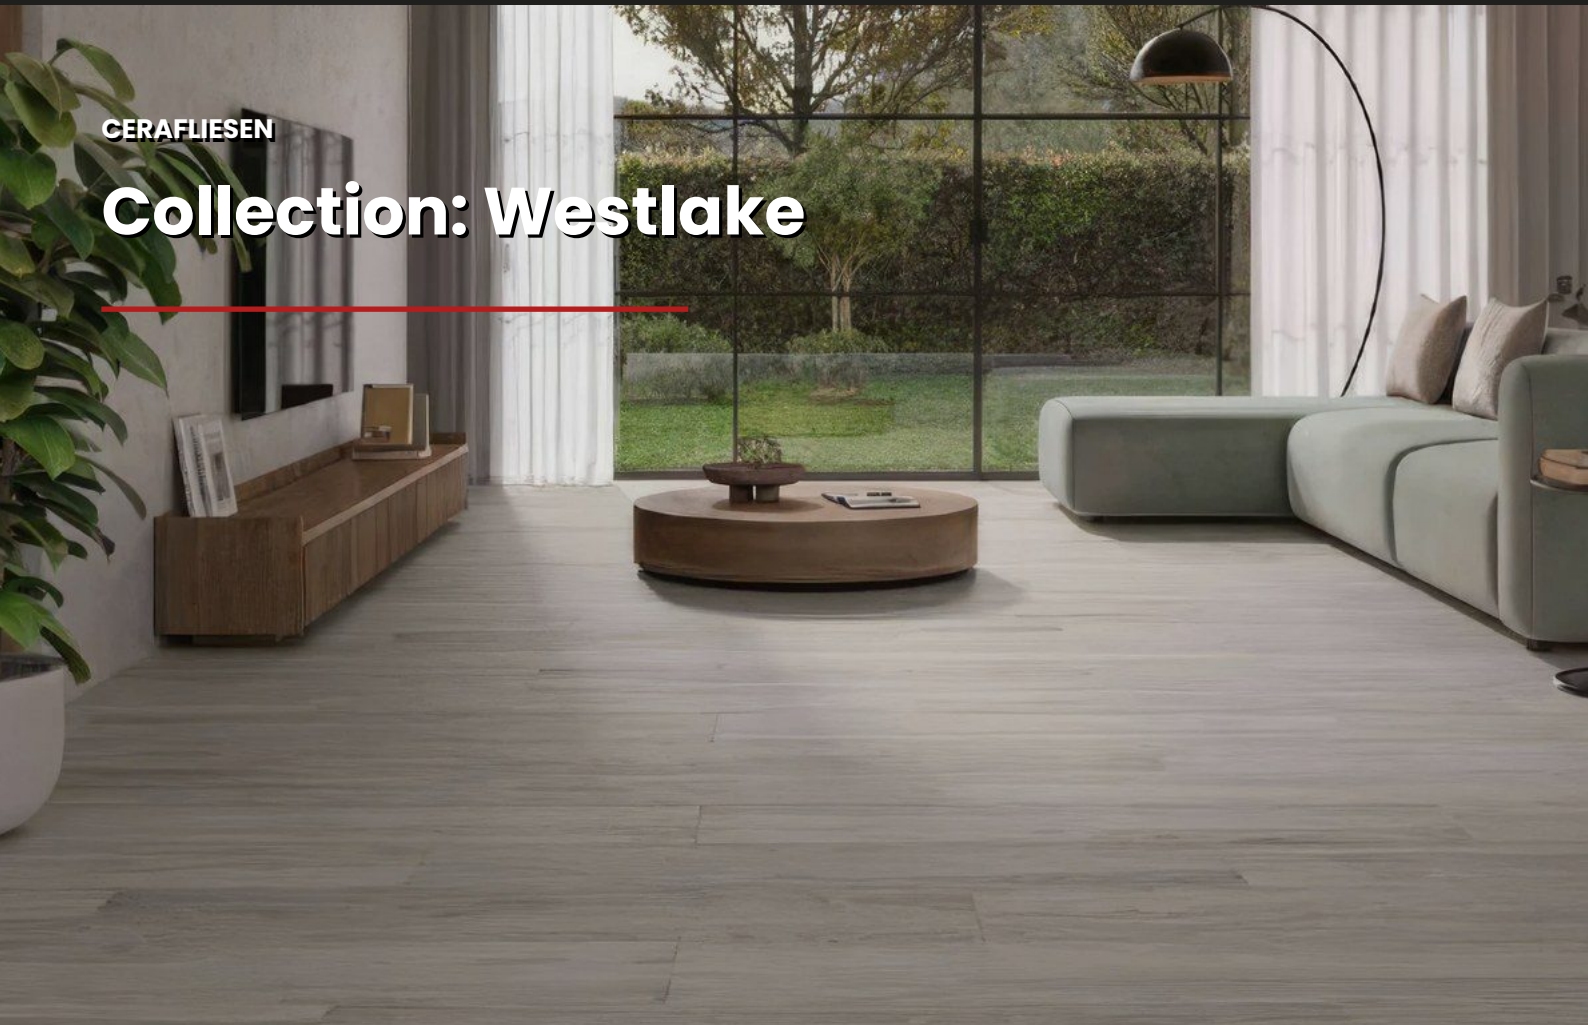

CERAFLIESEN

Collection: Westlake

Looks and versions

3 materials

Gris

SIZES: 30x150cm, 23x120cm
COLOR: Grau
FINISH: Matt
USE: Floor, Wall
FEATURES: Frost-resistant, 11 faces

Miel

SIZES: 30x150cm, 23x120cm
COLOR: Braun
FINISH: Matt
USE: Floor, Wall
FEATURES: Frost-resistant, 11 faces