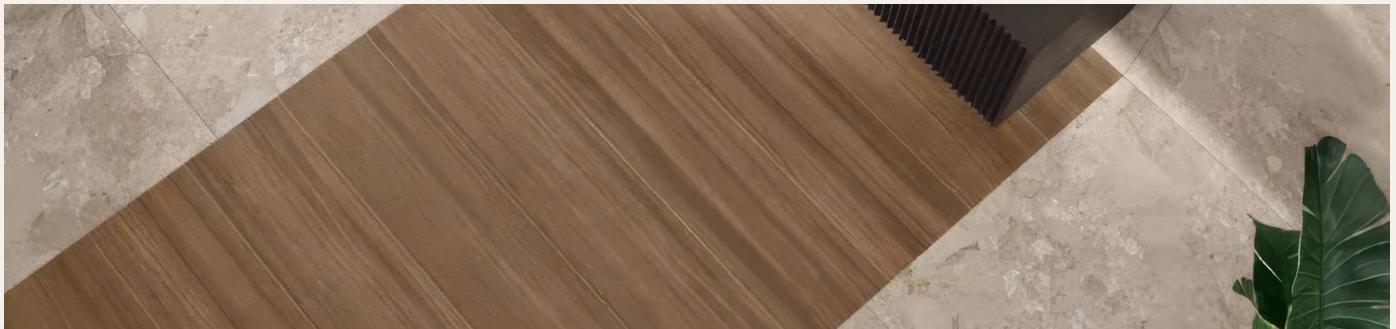

Natural

SIZES: 15x90cm
COLOR: Braun
FINISH: Matt
USE: Floor, Wall
FEATURES: Frost-resistant, 16 faces

Roble

SIZES: 15x90cm
COLOR: Braun
FINISH: Matt
USE: Floor, Wall
FEATURES: Frost-resistant, 16 faces

Collection: Otway