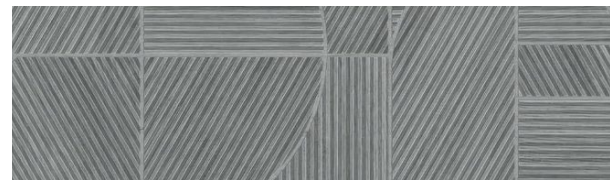

Cold

SIZES: 60x120cm
COLOR: Grau
FINISH: Matt
USE: Floor, Wall
FEATURES: Frost-resistant, 3 faces