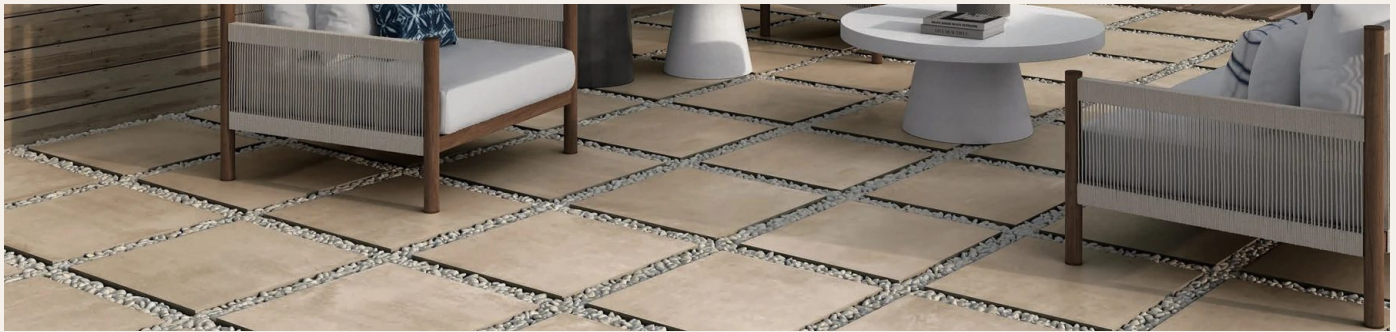

Collection: Horton

Beige

SIZES: 60x120cm, 60x60cm
COLOR: Beige
FINISH: Matt
USE: Floor, Wall
FEATURES: Frost-resistant, R10, 12 faces