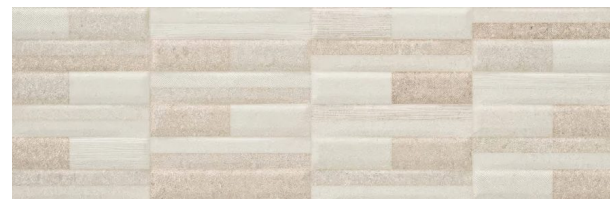

Warm

SIZES: 30x60cm
COLOR: Beige
FINISH: Matt
USE: Wall
FEATURES: 5 faces