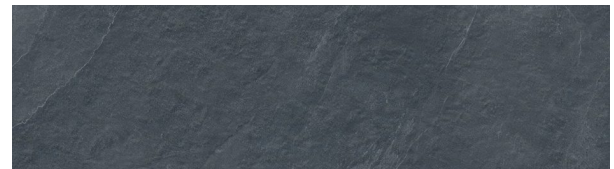

CERAFLIESEN

Collection: Verbier

Looks and versions

3 materials

Beige

SIZES: 60x120cm, 60x60cm, 30x60cm
COLOR: Beige
FINISH: Matt
USE: Floor, Wall
FEATURES: Frost-resistant, 11 faces

Black

SIZES: 60x120cm, 60x60cm, 30x60cm
COLOR: Schwarz
FINISH: Matt
USE: Floor, Wall
FEATURES: Frost-resistant, 11 faces