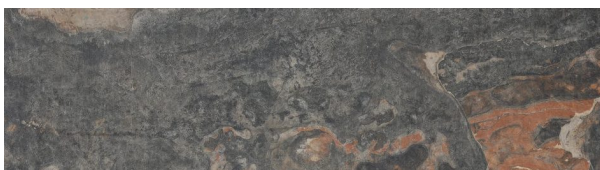

Natural

SIZES: 60x60cm, 30x60cm
COLOR: Grau, Dunkelgrau, Braun +1
FINISH: Matt
USE: Floor
FEATURES: Frost-resistant, R10, 17 faces