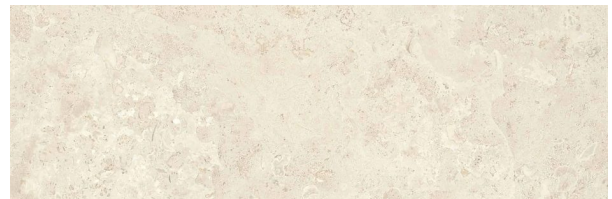

Natural

SIZES: 60x60cm, 30x60cm
COLOR: Beige, Braun
FINISH: Matt
USE: Floor, Wall
FEATURES: Frost-resistant, R10, 13 faces

CERAFLIESEN

Collection: Santa Monica

Looks and versions

2 materials

Beige

SIZES: 120x280cm, 120x120cm, 100x100cm, 60x120cm, 60x120cm C3, 60...
COLOR: Beige
FINISH: Matt
USE: Floor, Wall
FEATURES: Frost-resistant, R11, 3 faces