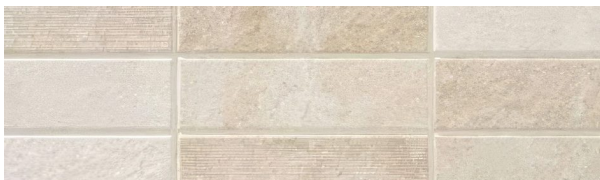

Collection: Valparaiso

Beige Mosaic

SIZES: 30x60cm
COLOR: Beige
FINISH: Matt
USE: Wall
FEATURES: 5 faces