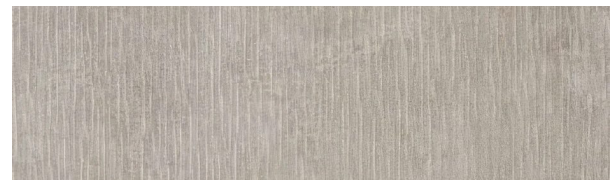

Mosaic Grey

SIZES: 60x120cm
COLOR: Grau
FINISH: Matt
USE: Wall
FEATURES: Frost-resistant, R10, 13 faces