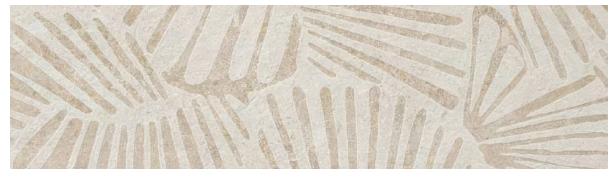

Decor Warm

SIZES: 60x120cm
COLOR: Beige
FINISH: Matt
USE: Floor, Wall
FEATURES: Frost-resistant, 3 faces