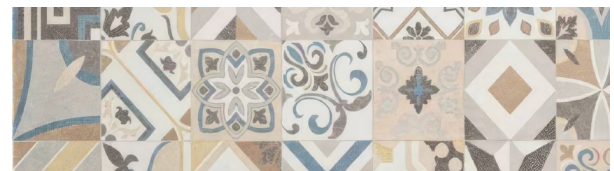

Hidraulico Mosaic

SIZES: 33.3x100cm
COLOR: Grau, Beige, Blau
FINISH: Matt
USE: Wall
FEATURES: 5 faces