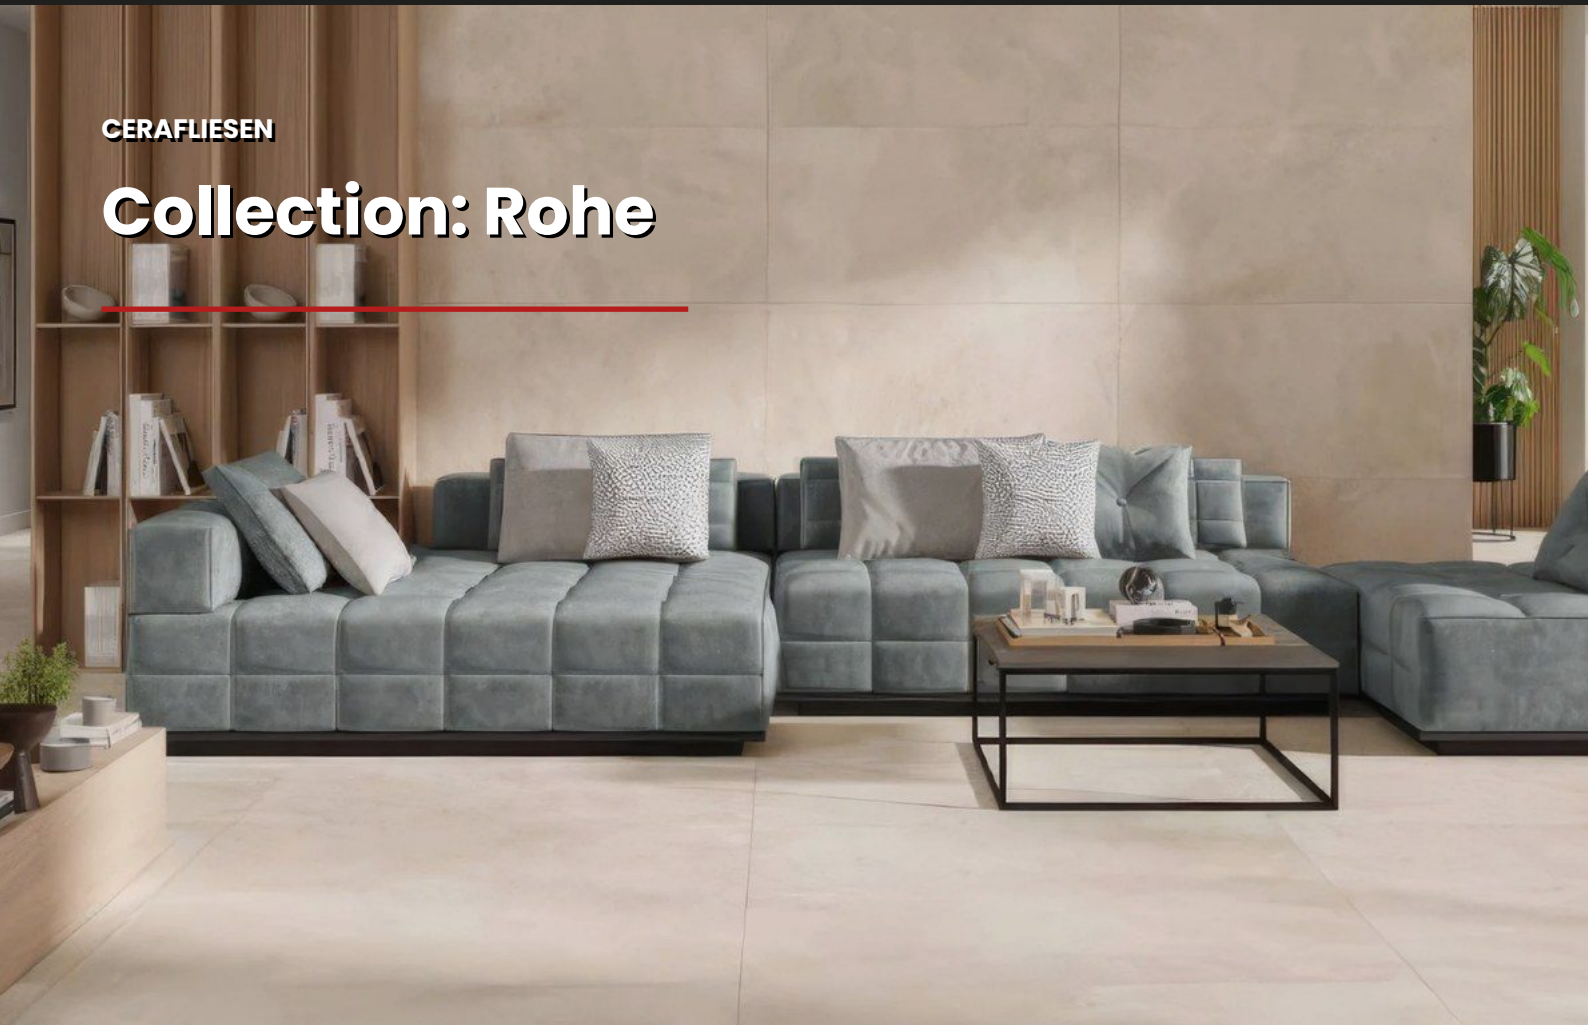

CERAFLIESEN

Collection: Rohe

Looks and versions

3 materials