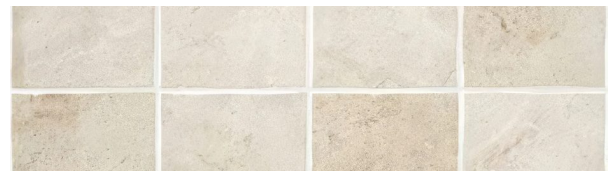

Beige Mosaic

SIZES: 25x50cm
COLOR: Beige
FINISH: Matt
USE: Wall
FEATURES: 8 faces