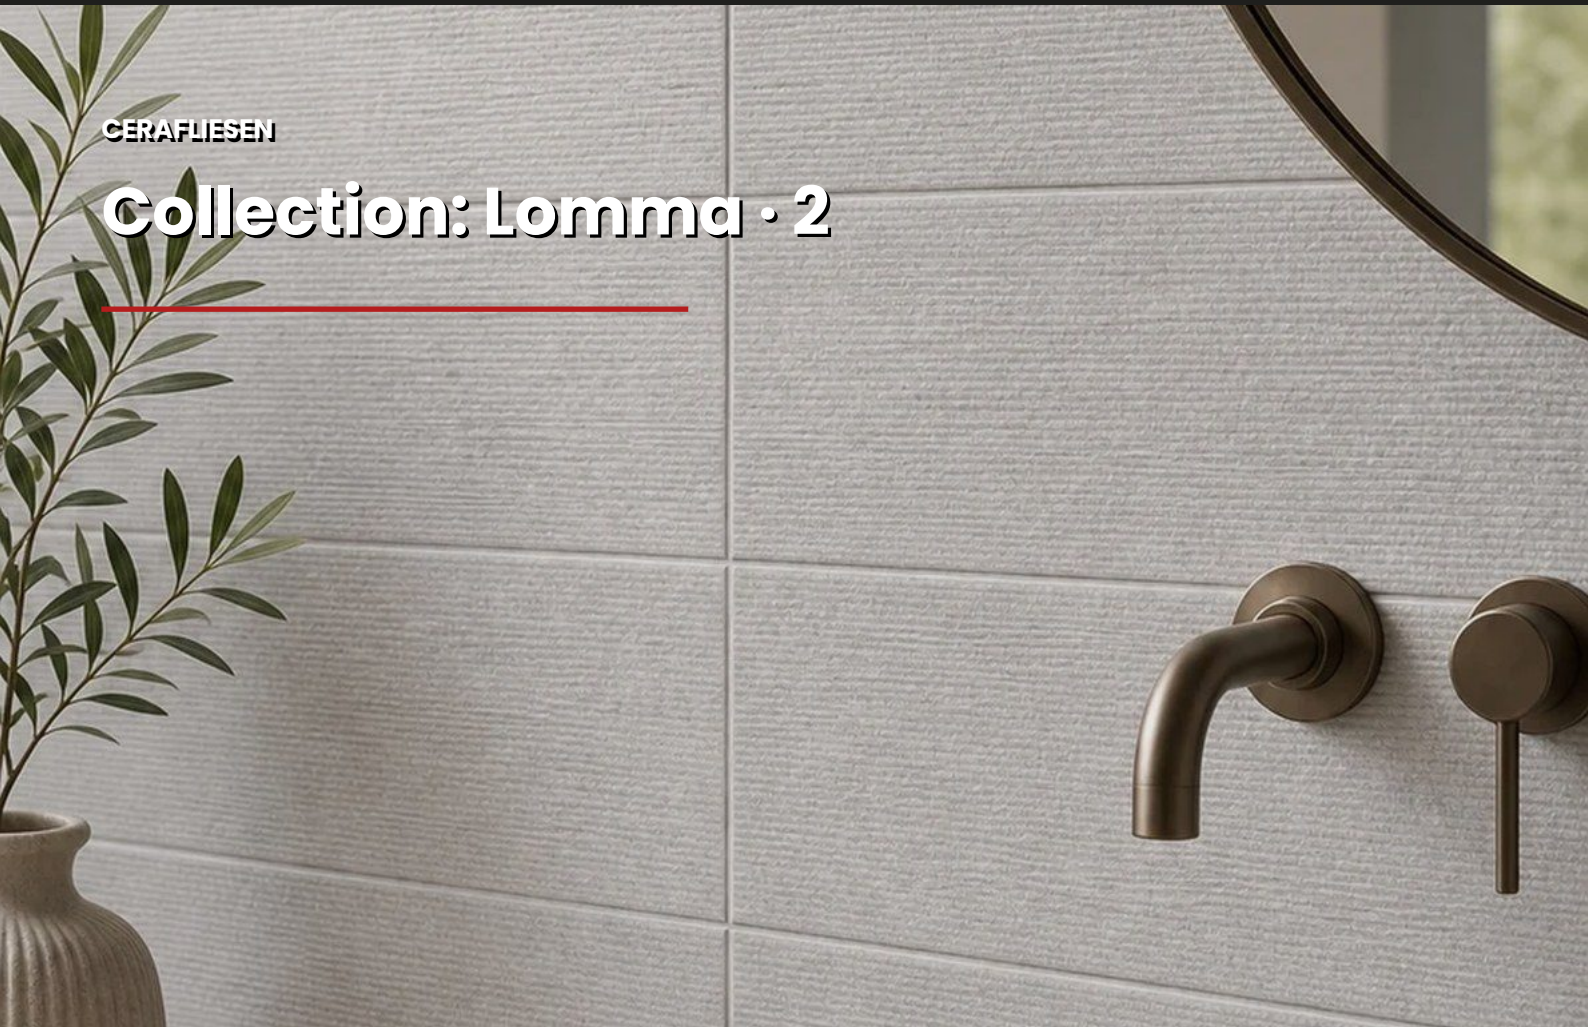

Mosaic Bone

SIZES: 60x120cm
COLOR: Beige
FINISH: Matt
USE: Floor, Wall
FEATURES: Frost-resistant, 11 faces

Mosaic Cold

SIZES: 30x60cm
COLOR: Grau
FINISH: Matt
USE: Wall
FEATURES: 5 faces

CERAFLIESEN

Collection: Lomma · 2