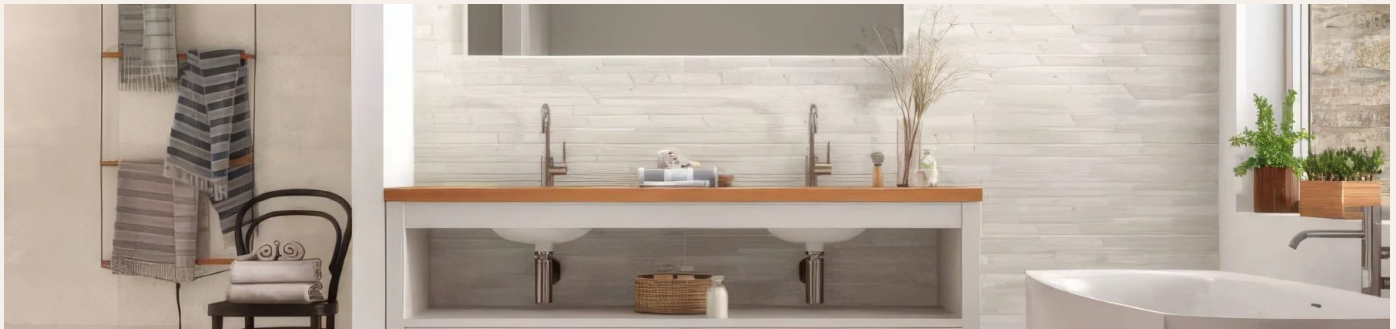

Collection: Devan

Beige

SIZES: 33.3x100cm, 45x45cm
COLOR: Beige
FINISH: Matt
USE: Floor, Wall
FEATURES: R10, 10 faces