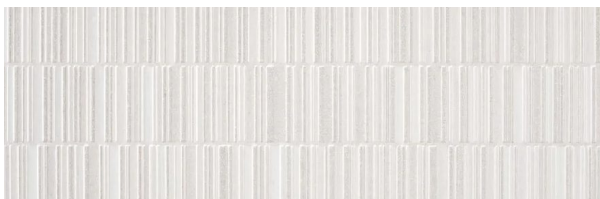

COLOR: Beige, Braun

FINISH: Matt

USE: Floor, Wall

FEATURES: Frost-resistant, R10, 7 faces

CERAFLIESEN

Collection: Zion

Looks and versions

2 materials