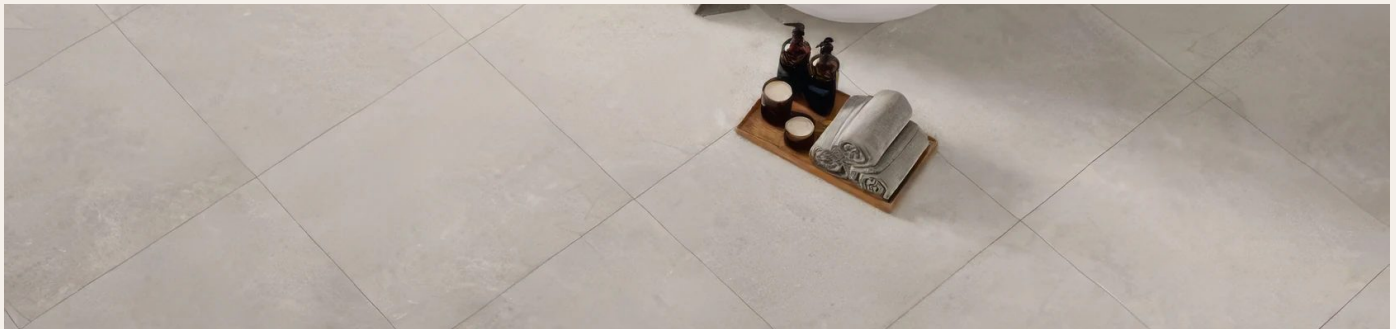

Collection: Bonn

Grey

SIZES: 100x100cm, 60x120cm, 60x60cm
COLOR: Grau
FINISH: Matt
USE: Floor, Wall
FEATURES: Frost-resistant, R10, 8 faces