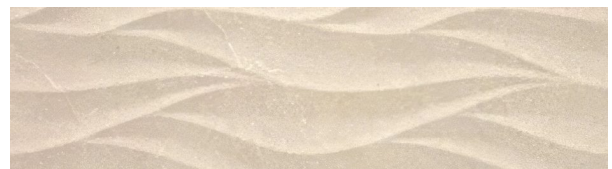

Mosaic Beige

SIZES: 25x50cm
COLOR: Beige
FINISH: Matt
USE: Wall
FEATURES: 19 faces