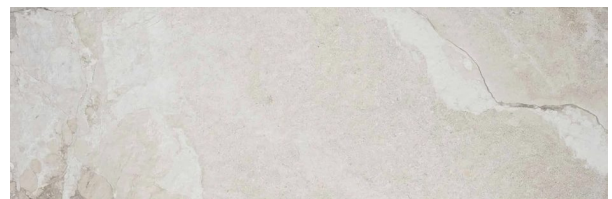

CERAFLIESEN

Collection: Gravity

Looks and versions

2 materials

Noce

SIZES: 100x100cm, 60x120cm
COLOR: Braun
FINISH: Matt
USE: Floor, Wall
FEATURES: 11 faces

White

SIZES: 100x100cm, 60x120cm
COLOR: Weiß, Grau
FINISH: Matt
USE: Floor, Wall
FEATURES: 11 faces