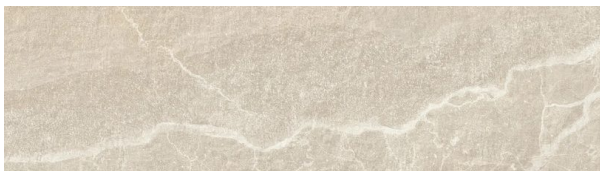

Collection: Bodo

Beige

SIZES: 100x100cm, 60x120cm, 60x60cm, 45x45cm, 30x60cm, 33.3x90c...
COLOR: Beige
FINISH: Matt
USE: Floor, Wall
FEATURES: Frost-resistant, R11, R10, 7 faces

Grey

SIZES: 100x100cm, 60x120cm, 60x60cm, 45x45cm, 30x60cm, 33.3x90c...
COLOR: Grau
FINISH: Matt
USE: Floor, Wall
FEATURES: Frost-resistant, R11, R10, 7 faces