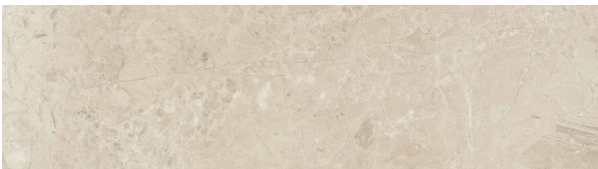

CERAFLIESEN

Collection: Chelsea

Looks and versions

3 materials

Beige

SIZES: 45x45cm
COLOR: Beige
FINISH: Glossy
USE: Floor
FEATURES: -