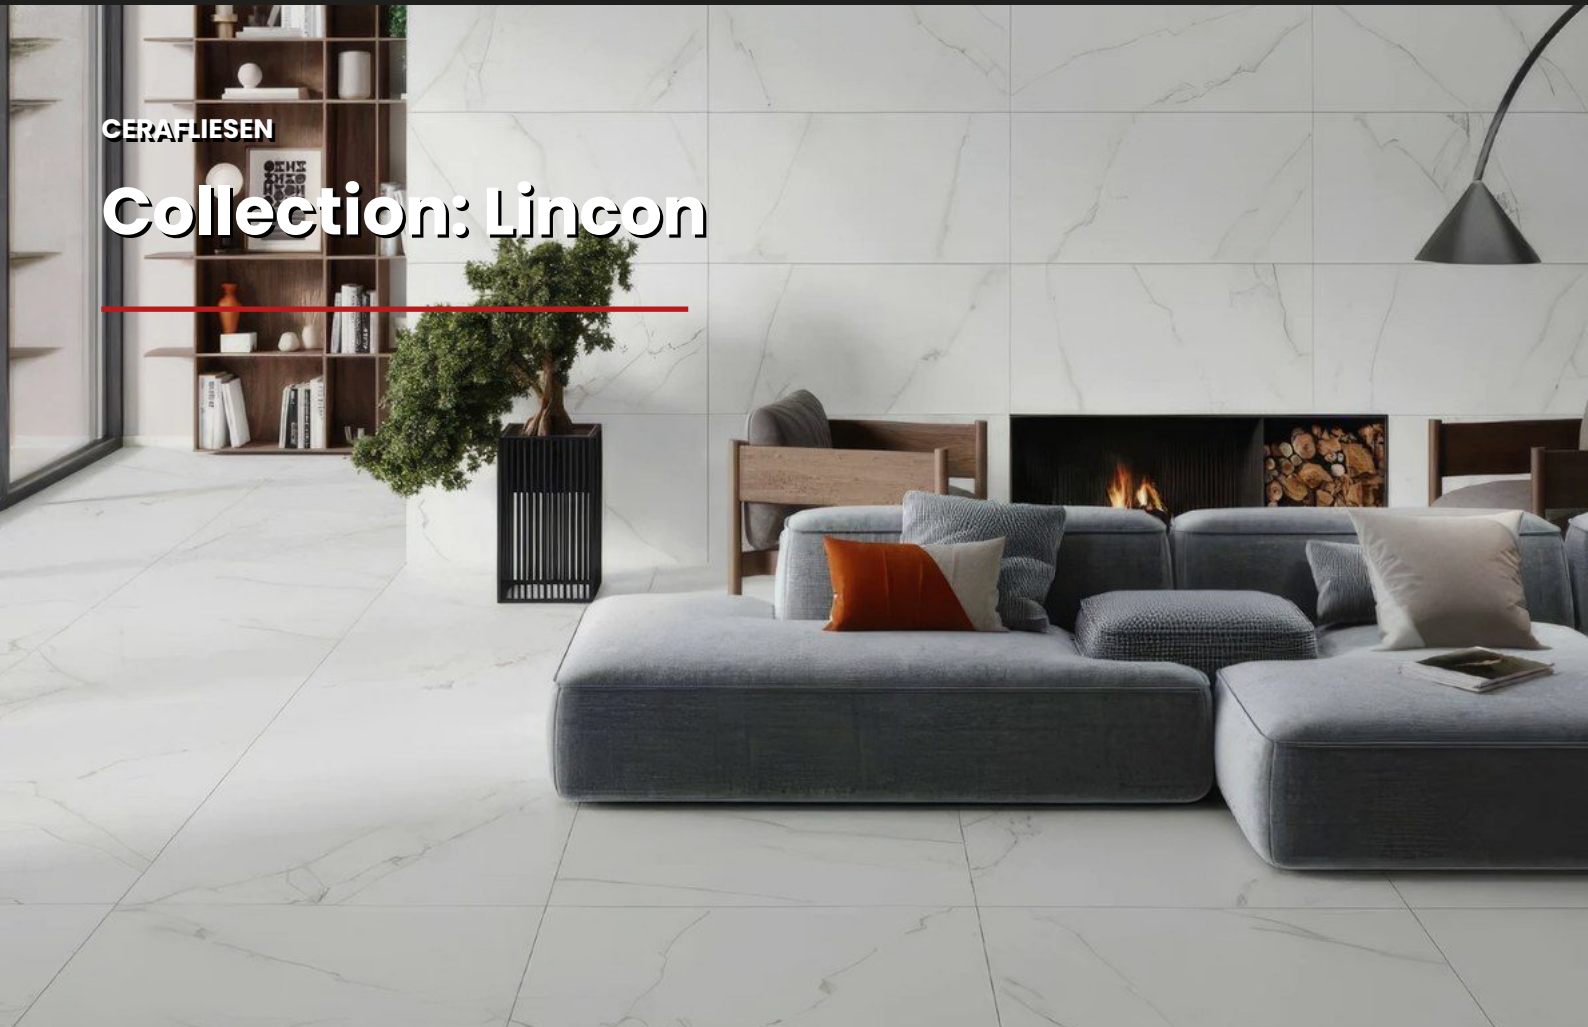

White

SIZES: 120x120cm, 60x120cm

COLOR: Weiß, Grau

FINISH: Polished

USE: Floor, Wall

FEATURES: Frost-resistant, 13 faces

CERAFLIESEN

Collection: Lincon