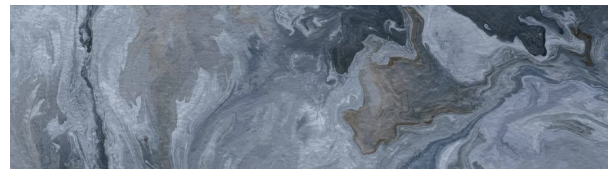

Decor Cream

SIZES: 30x60cm
COLOR: Beige
FINISH: Glossy
USE: Wall
FEATURES: 8 faces

CERAFLIESEN

Collection: Urano

Looks and versions

3 materials

Beige

SIZES: 60x120cm
COLOR: Beige
FINISH: Polished
USE: Floor, Wall
FEATURES: Frost-resistant, 13 faces