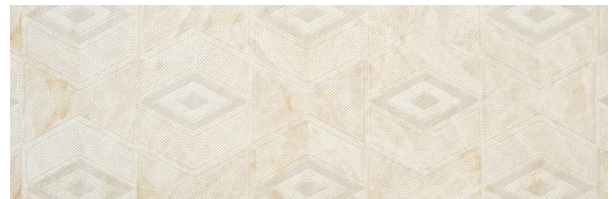

USE: Floor, Wall

FEATURES: Frost-resistant, 3 faces

CERAFLEISEN

Collection: Taj Mahal

Looks and versions

2 materials

Cream

SIZES: 120x280cm, 75x150cm, 100x100cm, 60x120cm, 60x60cm, 30x60c...
COLOR: Beige, Gold
FINISH: Matt, Polished, Glossy
USE: Floor, Wall
FEATURES: Frost-resistant, 3 faces