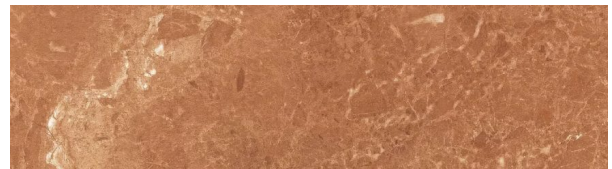

Coral

SIZES: 45x45cm
COLOR: Rot
FINISH: Glossy
USE: Floor
FEATURES: -