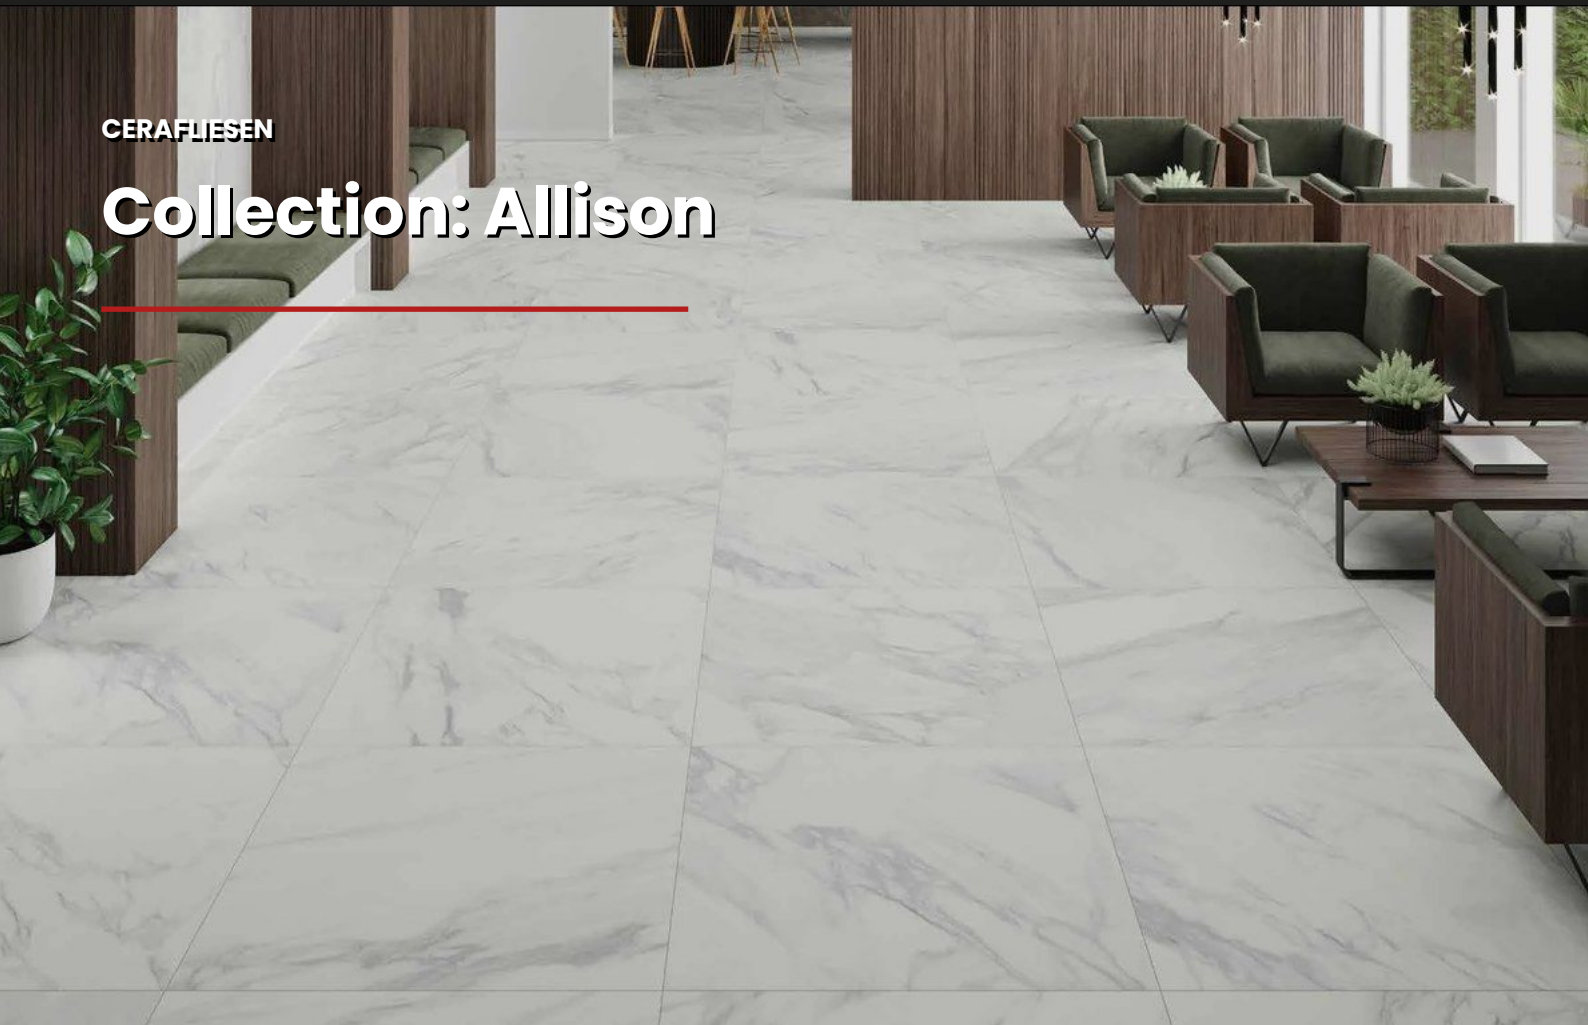

CERAFLIESEN

Collection: Adua

Looks and versions

1 materials

Crema

SIZES: 45x45cm
COLOR: Beige
FINISH: Matt
USE: Floor
FEATURES: -

CERAFLIESEN

Collection: Allison