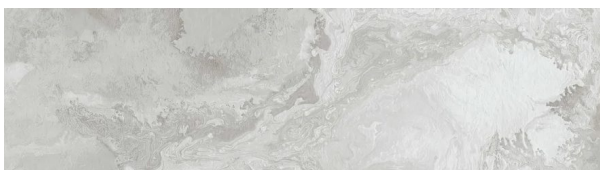

Grey

SIZES: 60x120cm
COLOR: Hellgrau, Grau
FINISH: Polished
USE: Floor, Wall
FEATURES: Frost-resistant, 13 faces