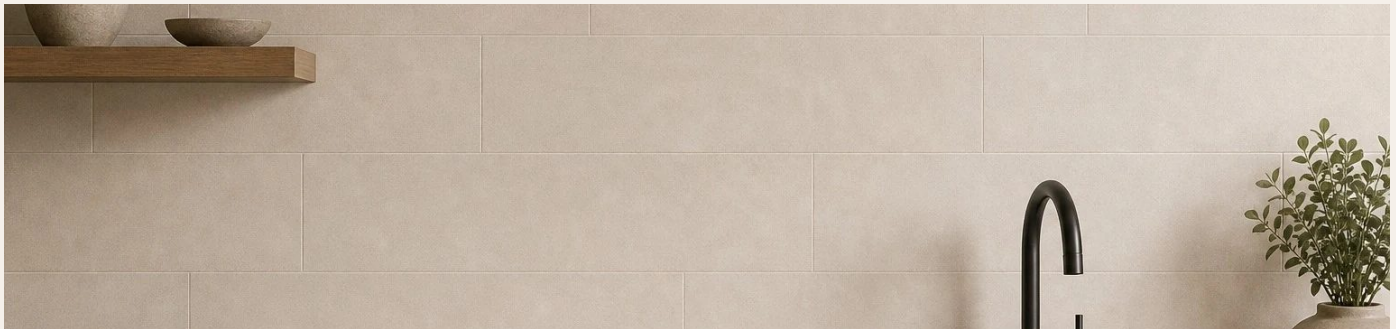

Collection: Leeds

Beige

SIZES: 30x60cm
COLOR: Beige
FINISH: Matt
USE: Wall
FEATURES: -