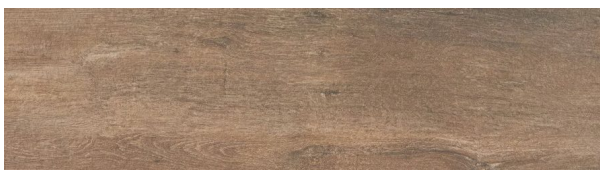

CERAFLIESEN

Collection: Rushmore

Looks and versions

3 materials

Beige

SIZES: 60x60cm, 20mm
COLOR: Beige
FINISH: Matt
USE: Outdoor, Floor
FEATURES: 20 mm, Frost-resistant, R11

Grey

SIZES: 60x60cm, 20mm
COLOR: Grau
FINISH: Matt
USE: Outdoor, Floor
FEATURES: 20 mm, Frost-resistant, R11