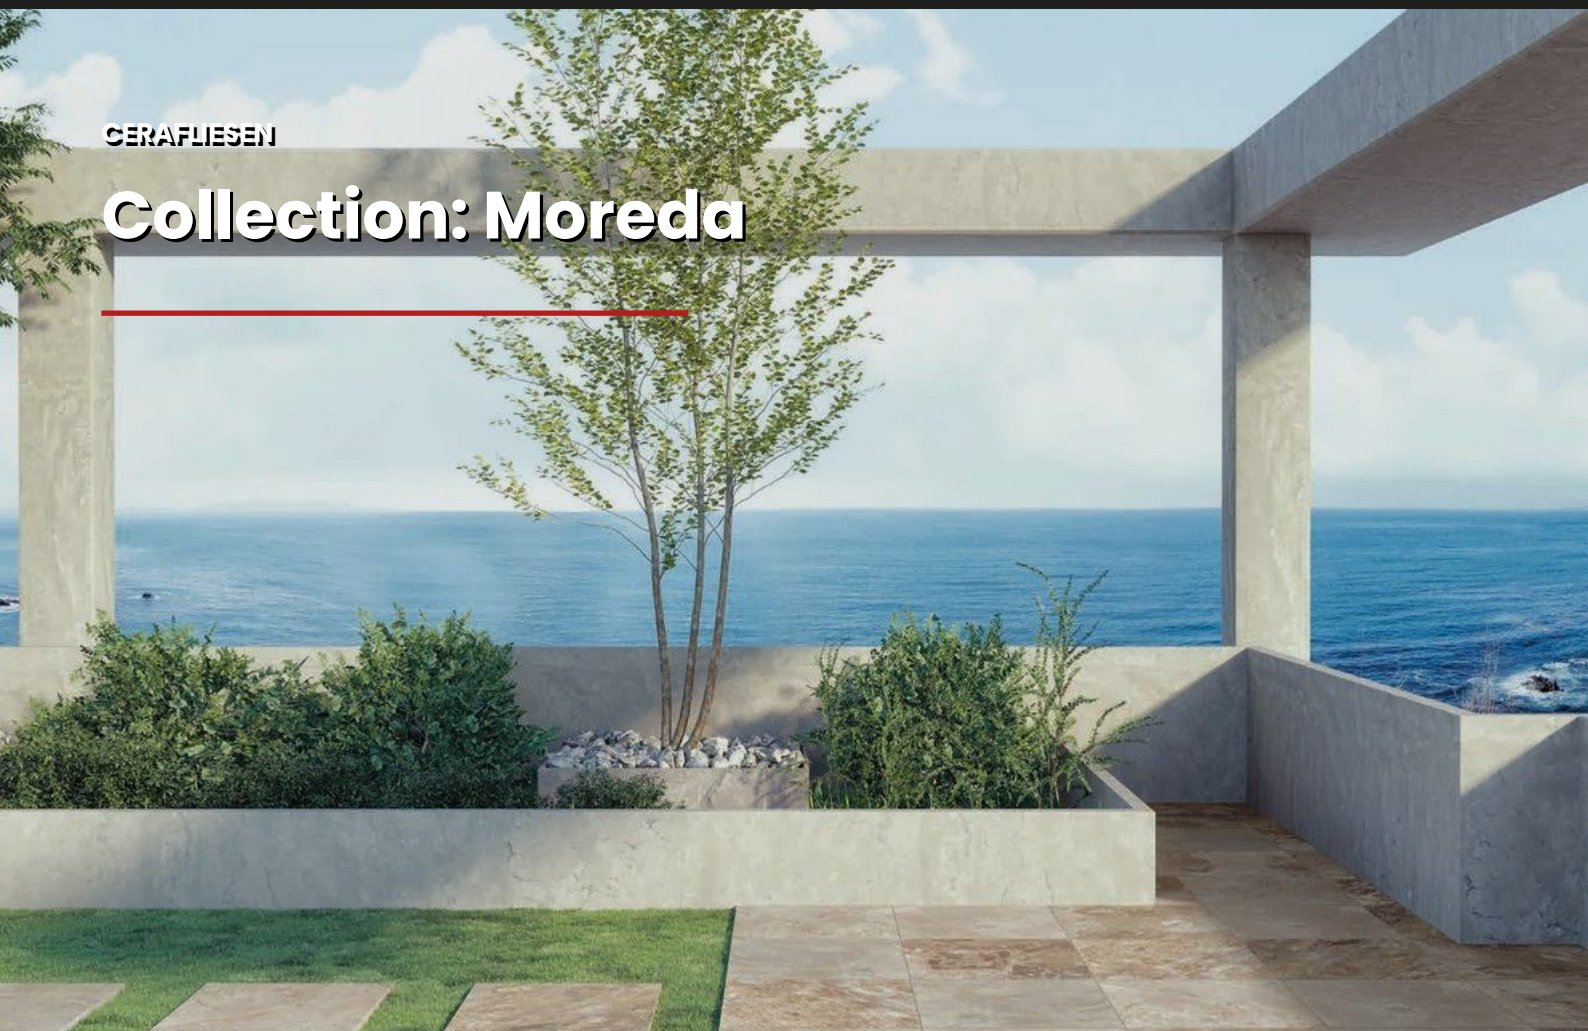

CERAFLIESEN

Collection: Moreda

Looks and versions

2 materials